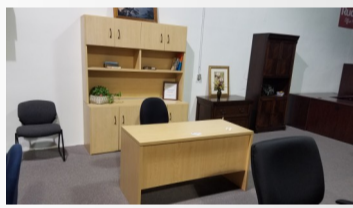

Adjustable Height Tables
Starting From **\$519.00**

Training tables
Sale **\$125.00**

10' Conference Table
Used **\$359.00**

New U-Shaped desks
Starting From **\$959.00**

Jofco Solid Wood Conference Table w/Credenza and Hutch
Used/Sale **\$995.00**