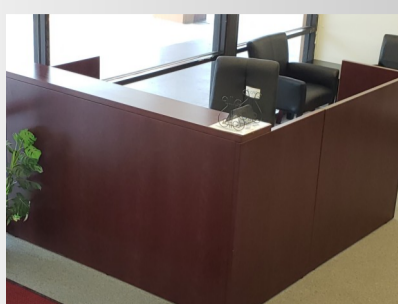

WE HAVE MOVED

Business Interiors of Tampa

5036 E. 10th Ave. Tampa, FL 33619 - Phone 813-985-2600

OPEN Monday-Friday 9:00 AM - 5:00 PM CLOSED: Sat & Sun

Haworth Veneer Reception Desk
Great Condition: **$1095.00**