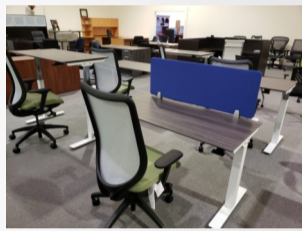

**Open Box  
Misc. Folding Tables  
Starting From \$49.00**

**Used Hooker Computer  
Credenza with Hutch  
Sale \$1295.00**

**CLOSEOUT:  
48" Adjustable Height Table  
New! \$359.00**

**Floor Model U-Group  
One Time Price  
\$1199.00**

**Mayline 10' Conference Table  
Wood Veneer with Glass  
Used/Sale \$695.00**

**CLOSEOUT: Leather Chairs  
Sale \$139.00**

**Global L-Shape  
Sale \$695.00**

**Veneer Meeting Desk  
Scratch&Dent \$295.00**