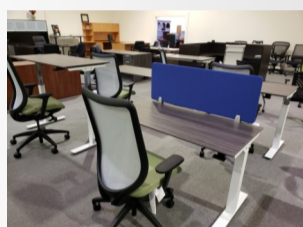

**Hon Standing Height Desks
(peds sold separately)
Sale \$295.00**

**Used Hooker Computer
Credenza with Hutch
Sale \$1195.00**

**CLOSEOUT:
48" Adjustable Height Table
Sale \$359.00**

**New Scratch and Dent
L-Shape desk and Hutch
Sale \$265.00**

**New Scratch and Dent
L-Shaped Desk and Hutch
Sale \$475.00**

**Conference Tables
From \$249.00
(\$920.00 as Shown)**

**30x60 Desk and Ped
Sale \$295.00**

**2 Drawer Lateral File
Scratch&Dent \$255.00**