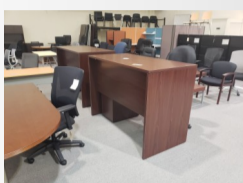

****WE HAVE MOVED****

Business Interiors of Tampa

5036 E. 10th Ave. Tampa, FL 33619 - Phone 813-985-2600

OPEN Monday-Friday 9:00 AM - 5:00 PM CLOSED: Sat & Sun

**Wood Office Suite, Used:
L-Desk w/Hutch, 2 Bookcases, 1 Lateral file
\$3500.00**

**Hon Standing Height Desks
(peds sold separately)
Sale \$295.00**

**Used Hooker Computer
Credenza with Hutch
Sale \$1195.00**

**CLOSEOUT:
48" Adjustable Height Table
Sale \$359.00**

**New Scratch and Dent
L-Shape desk and Hutch
Sale \$265.00**

**New Scratch and Dent
L-Shaped Desk and Hutch
Sale \$475.00**

**Conference Tables
From \$249.00
(\$920.00 as Shown)**

**30x60 Desk and Ped
Sale \$295.00**

**2 Drawer Lateral File
Scratch&Dent \$255.00**