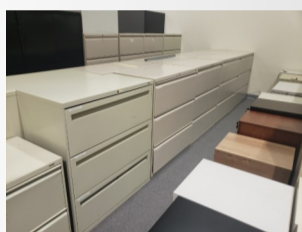

USED Lateral Files 2 Dr 50.00/ 3 Dr 75.00
Sale $50.00- $75.00