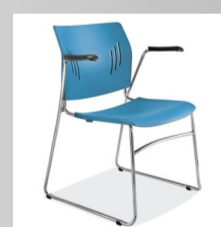

Stack Chair Limited Quantity
Sale \$49.00

Closeout! Limited Quantity! Green Fabric Guest Chairs Available with Cherry, Mahogany and Modern Walnut Frames
Sale \$69.95

Closeout! Leather Cube Seating
Sale \$69.00